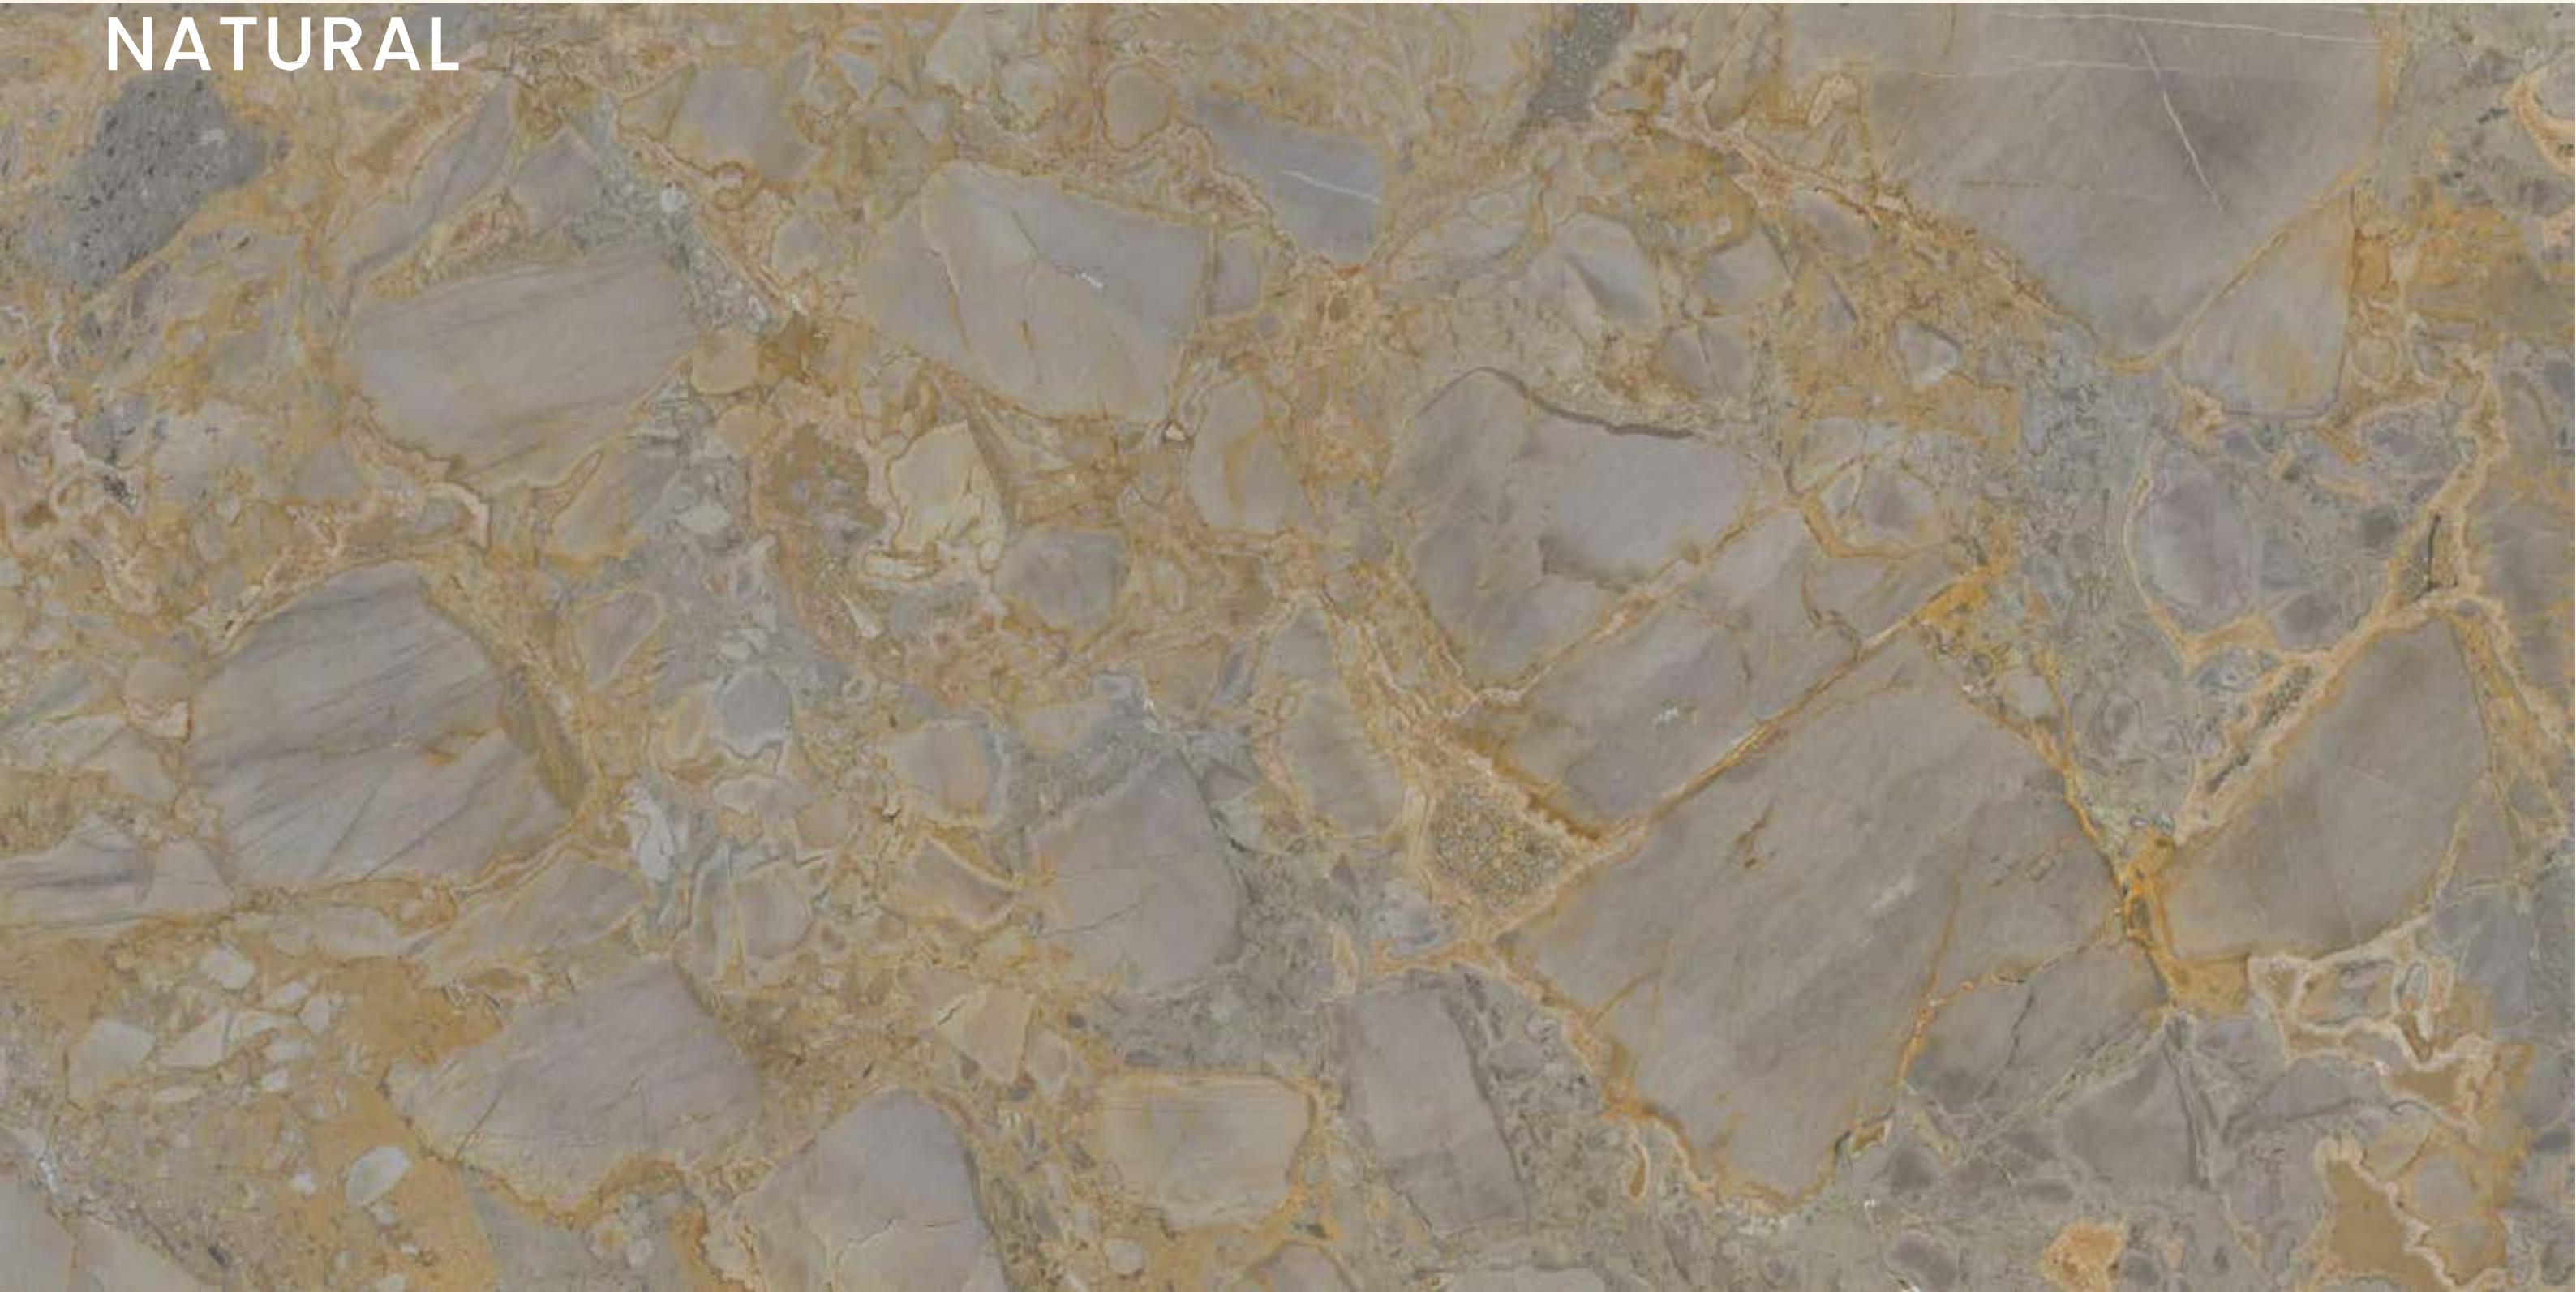

# GLORIOUS WHITE

SIZE  
600x  
1200MM

Series  
GLOSSY

Random  
05

GLORIOUS WHITE

**GRANITILLO**  
NATURAL